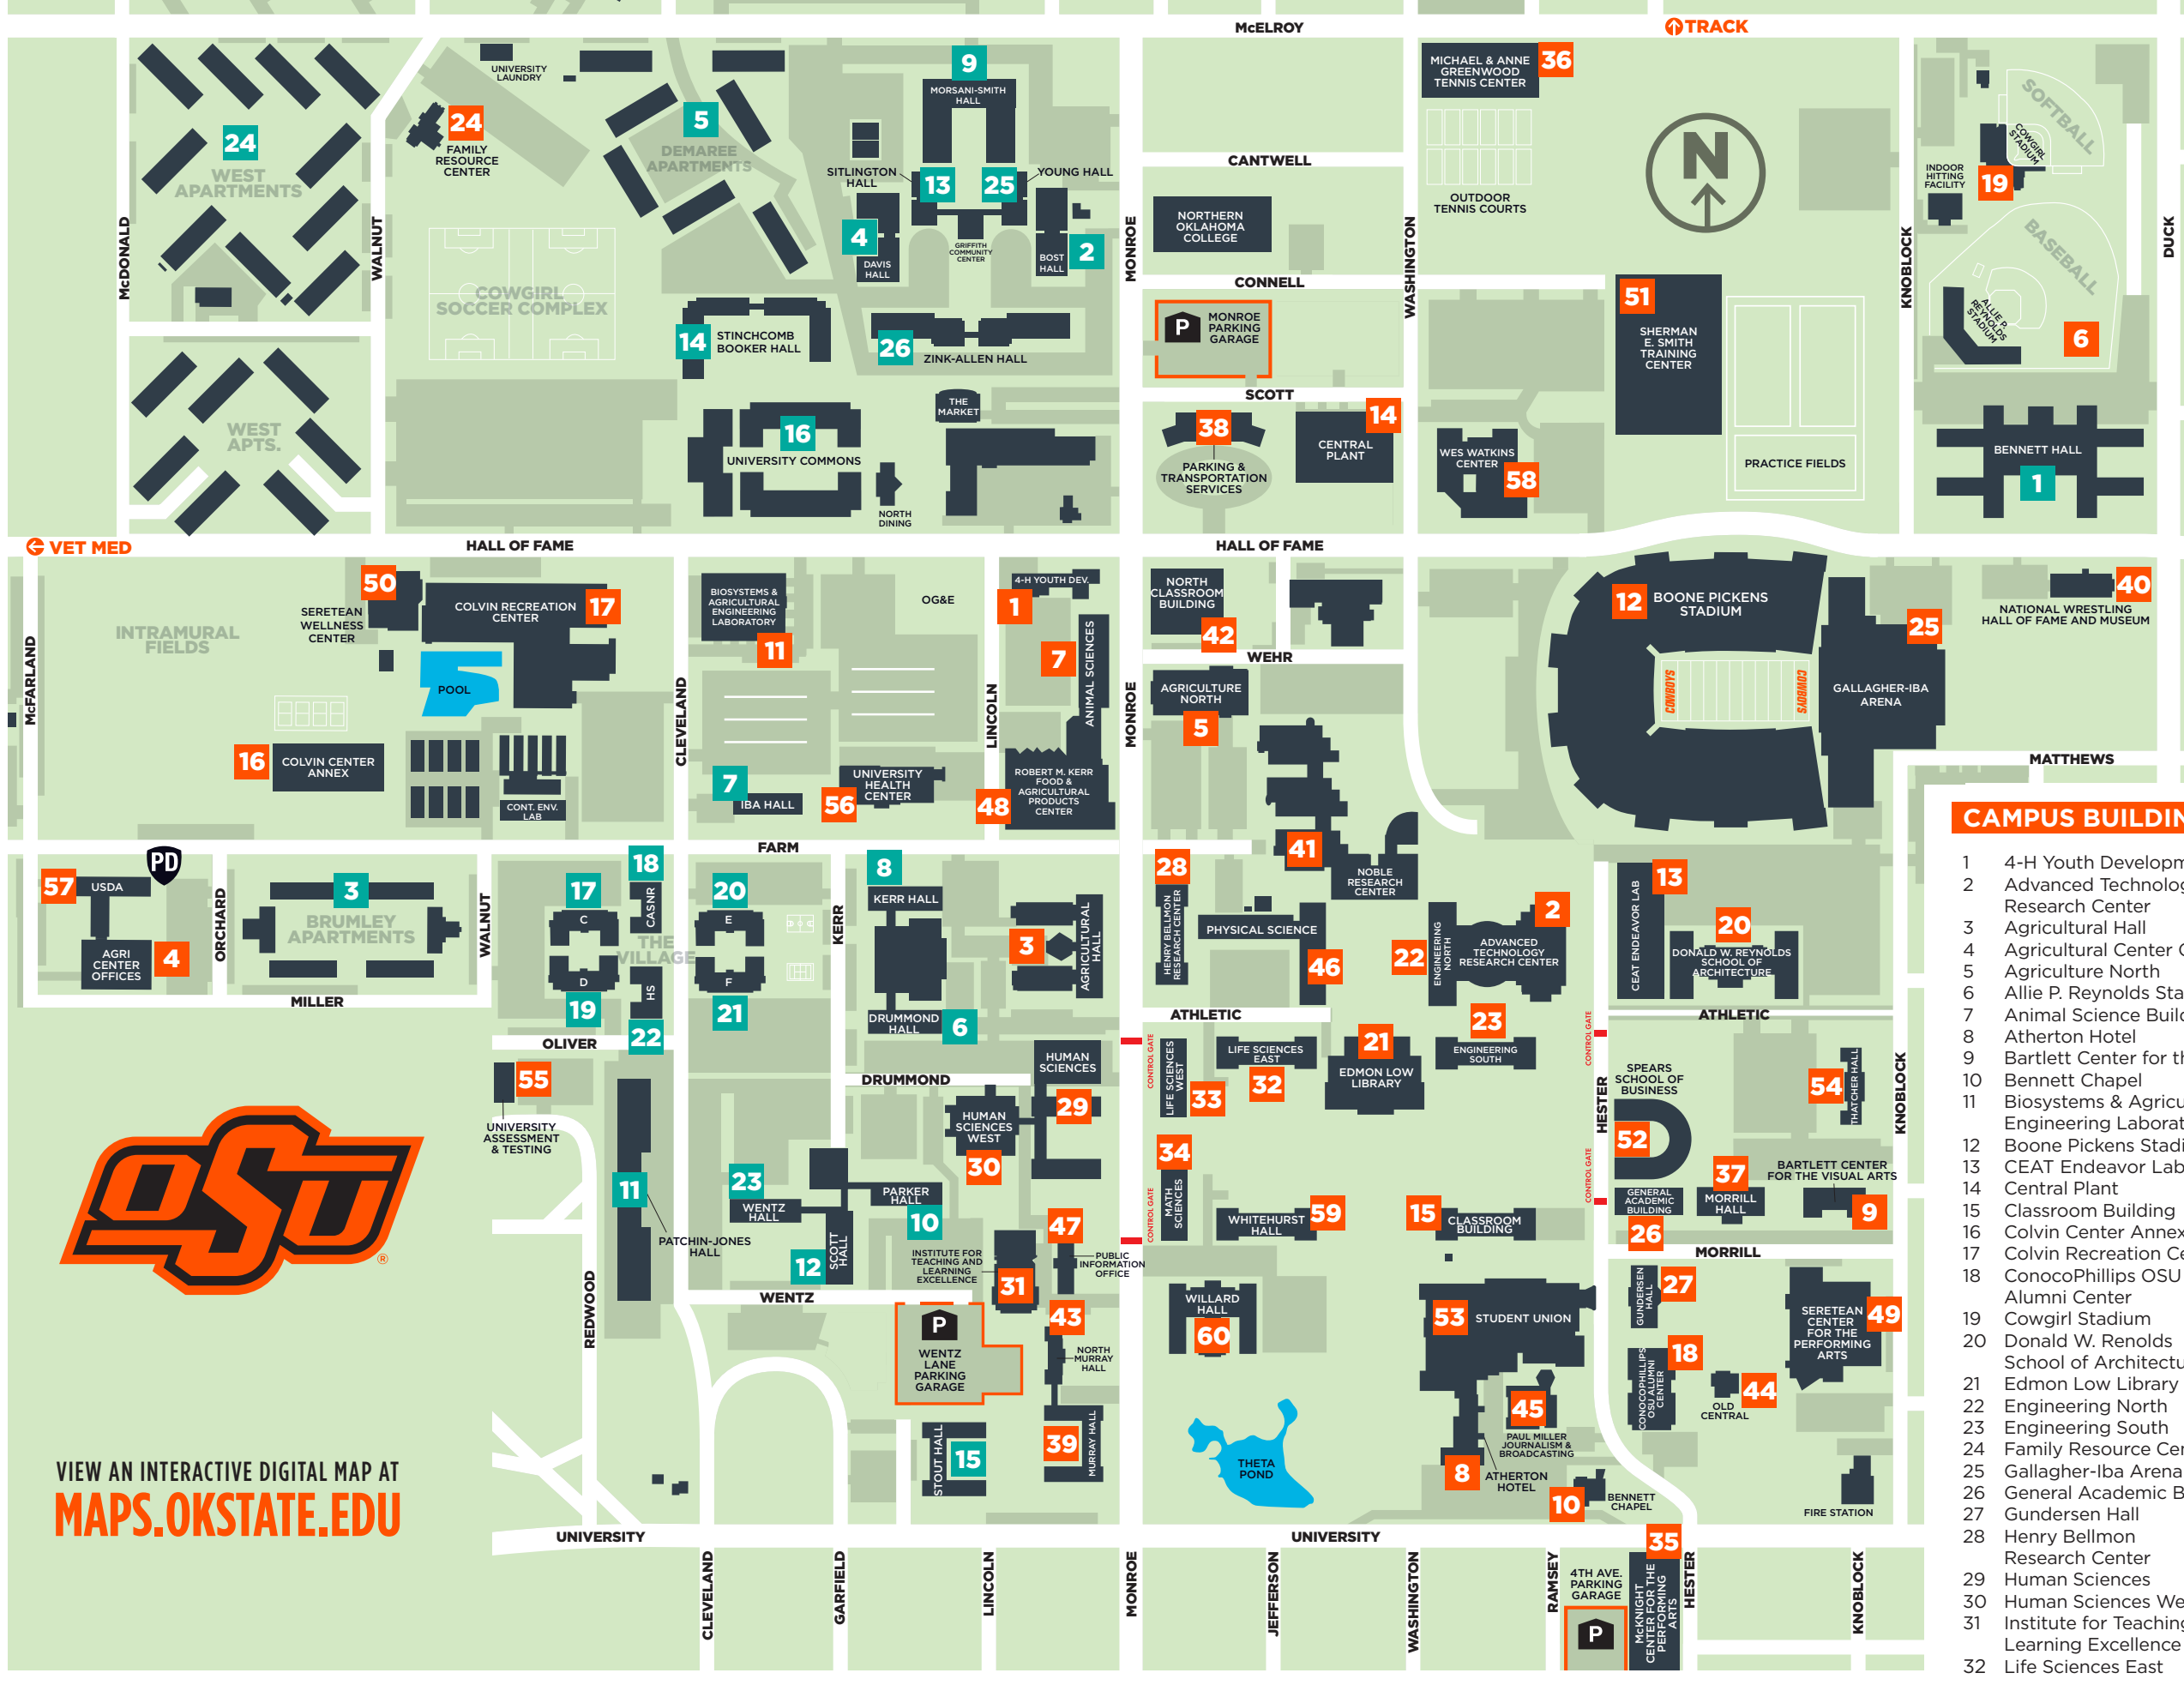

CAMPUS BUILDINGS

- 1 4-H Youth Development
- 2 Advanced Technology Research Center
- 3 Agricultural Hall
- 4 Agricultural Center Offices
- 5 Agriculture North
- 6 Allie P. Reynolds Stadium
- 7 Animal Science Building
- 8 Atherton Hotel
- 9 Bartlett Center for the Visual Arts
- 10 Bennett Chapel
- 11 Biosystems & Agricultural Engineering Laboratory
- 12 Boone Pickens Stadium
- 13 CEAT Endeavor Lab
- 14 Central Plant
- 15 Classroom Building
- 16 Colvin Center Annex
- 17 Colvin Recreation Center
- 18 ConocoPhillips OSU Alumni Center
- 19 Cowgirl Stadium
- 20 Donald W. Reynolds School of Architecture
- 21 Edmon Low Library
- 22 Engineering North
- 23 Engineering South
- 24 Family Resource Center
- 25 Gallagher-Iba Arena
- 26 General Academic Building
- 27 Gundersen Hall
- 28 Henry Bellmon Research Center
- 29 Human Sciences
- 30 Human Sciences West
- 31 Institute for Teaching and Learning Excellence
- 32 Life Sciences East
- 33 Life Sciences West
- 34 Math Sciences
- 35 McKnight Center for the Performing Arts
- 36 Michael & Anne Greenwood Tennis Center
- 37 Morrill Hall
- 38 Multimodal Transportation Terminal
- 39 Murray Hall
- 40 National Wrestling Hall of Fame and Museum
- 41 Noble Research Center
- 42 North Classroom Building
- 43 North Murray Hall
- 44 Old Central
- 45 Paul Miller Journalism & Broadcasting
- 46 Physical Science
- 47 Public Information Office
- 48 Robert M. Kerr Food & Agricultural Products Center
- 49 Seretean Center for the Performing Arts
- 50 Seretean Wellness Center
- 51 Sherman E. Smith Training Center
- 52 Spears School of Business
- 53 Student Union
- 54 Thatcher Hall
- 55 University Assessment and Testing
- 56 University Health Center
- 57 USDA
- 58 Wes Watkins Center
- 59 Whitehurst Hall
- 60 Willard Hall