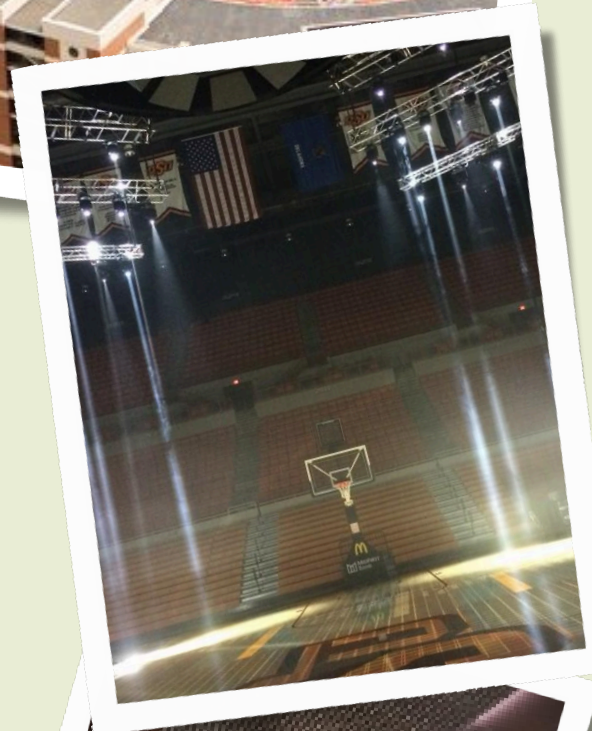

BEHIND THE SCENES

Experience

PERSONAL AND PRIVATE TOUR OF GALLAGHER-IBA AND BOONE PICKENS STADIUM

WINNER & 5 GUESTS

Personal and private tour of Gallagher-Iba and Boone Pickens Stadium, OSU. Tour will include locker rooms, suites, West Endzone, photo studio, team entrance tunnel, and more.

Great photo opportunity!

DATE OF TOUR - SPRING 2025

Mutually agreed upon date for tour in Spring 2025

Not available during game days

DONATE FOR YOUR CHANCE TO WIN - 1 CHANCE FOR $5 OR $25 FOR 6 CHANCES

DRAWING TO BE HELD ON NOV 15

DONATE NOW

Cash or check: 380 Business (see Cheryl Higdon)
spearsunitedway.org (or use qr code below)

SPEARS SCHOOL OF BUSINESS

Proceeds go to the 2024 United Way of Payne County Campaign