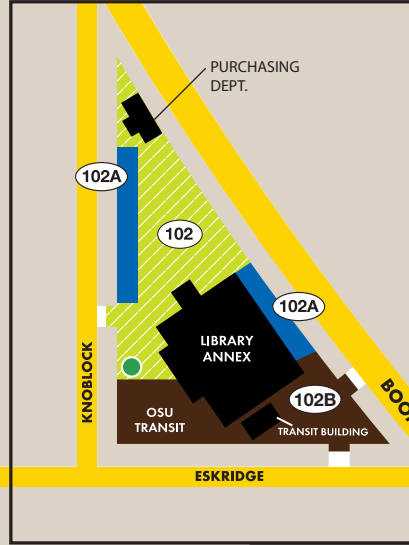

BENNETT

BENNETT

WASHINGTON

ESKRIDGE

ESKRIDGE

120

BUS PARKING

BASEBALL STADIUM CONSTRUCTION

MICHAEL & ANNE GREENWOOD TENNIS CENTER

122

109A